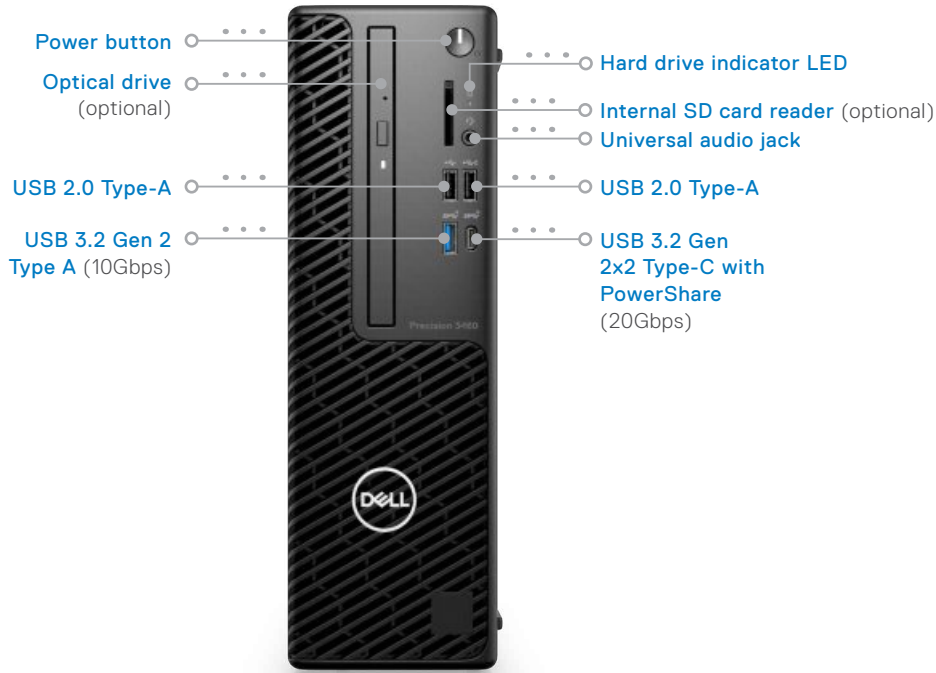

# 3460 SFF

Smart performance and design

An intelligent, performance-optimized, space-saving small form factor workstation featuring AI-responsiveness.

[Click here to review 360 degree product demo.](#)