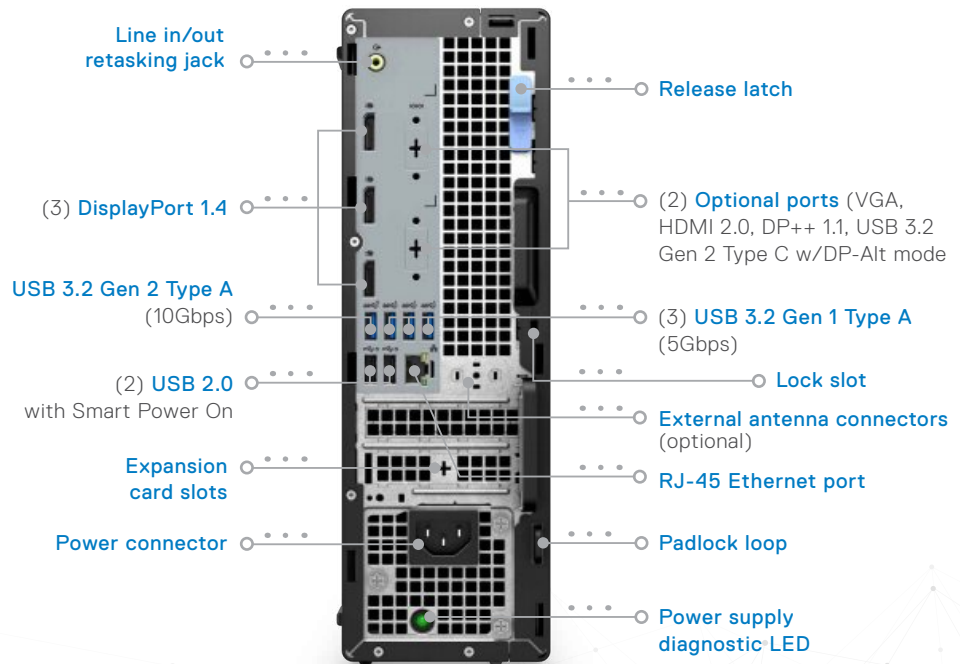

# 3460 SFF

Smart performance and design

An intelligent, performance-optimized, space-saving small form factor workstation featuring AI-responsiveness.

[Click here to review 360 degree product demo.](#)