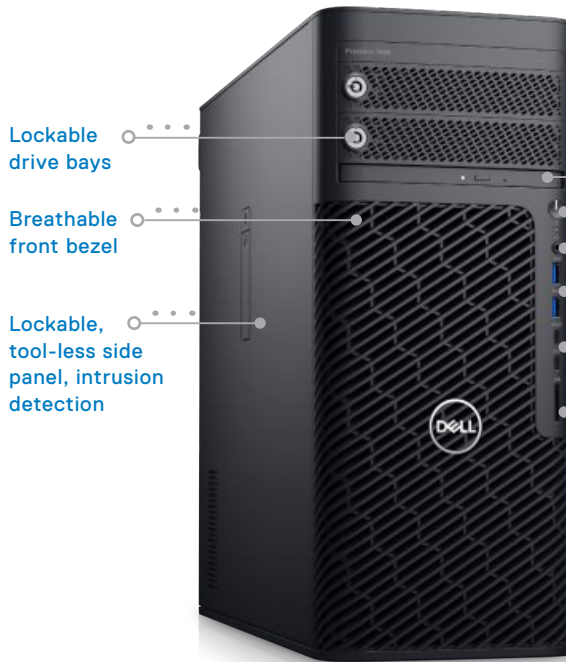

PRECISION

7865

Power your
productivity.

7865

Power your productivity

Create like a pro on the Precision 7865 Tower featuring the powerful AMD Ryzen Threadripper™ PRO 5000 WX-Series Processor. Equipped with professional graphics and advanced thermals for quieter work.

Lockable drive bays

Breathable front bezel

Lockable, tool-less side panel, intrusion detection

Optional optical drive

Power toggle button with LED
HDD activity LED

Universal audio port

(2) USB 3.2 Gen 1 (5gb/s) Type A